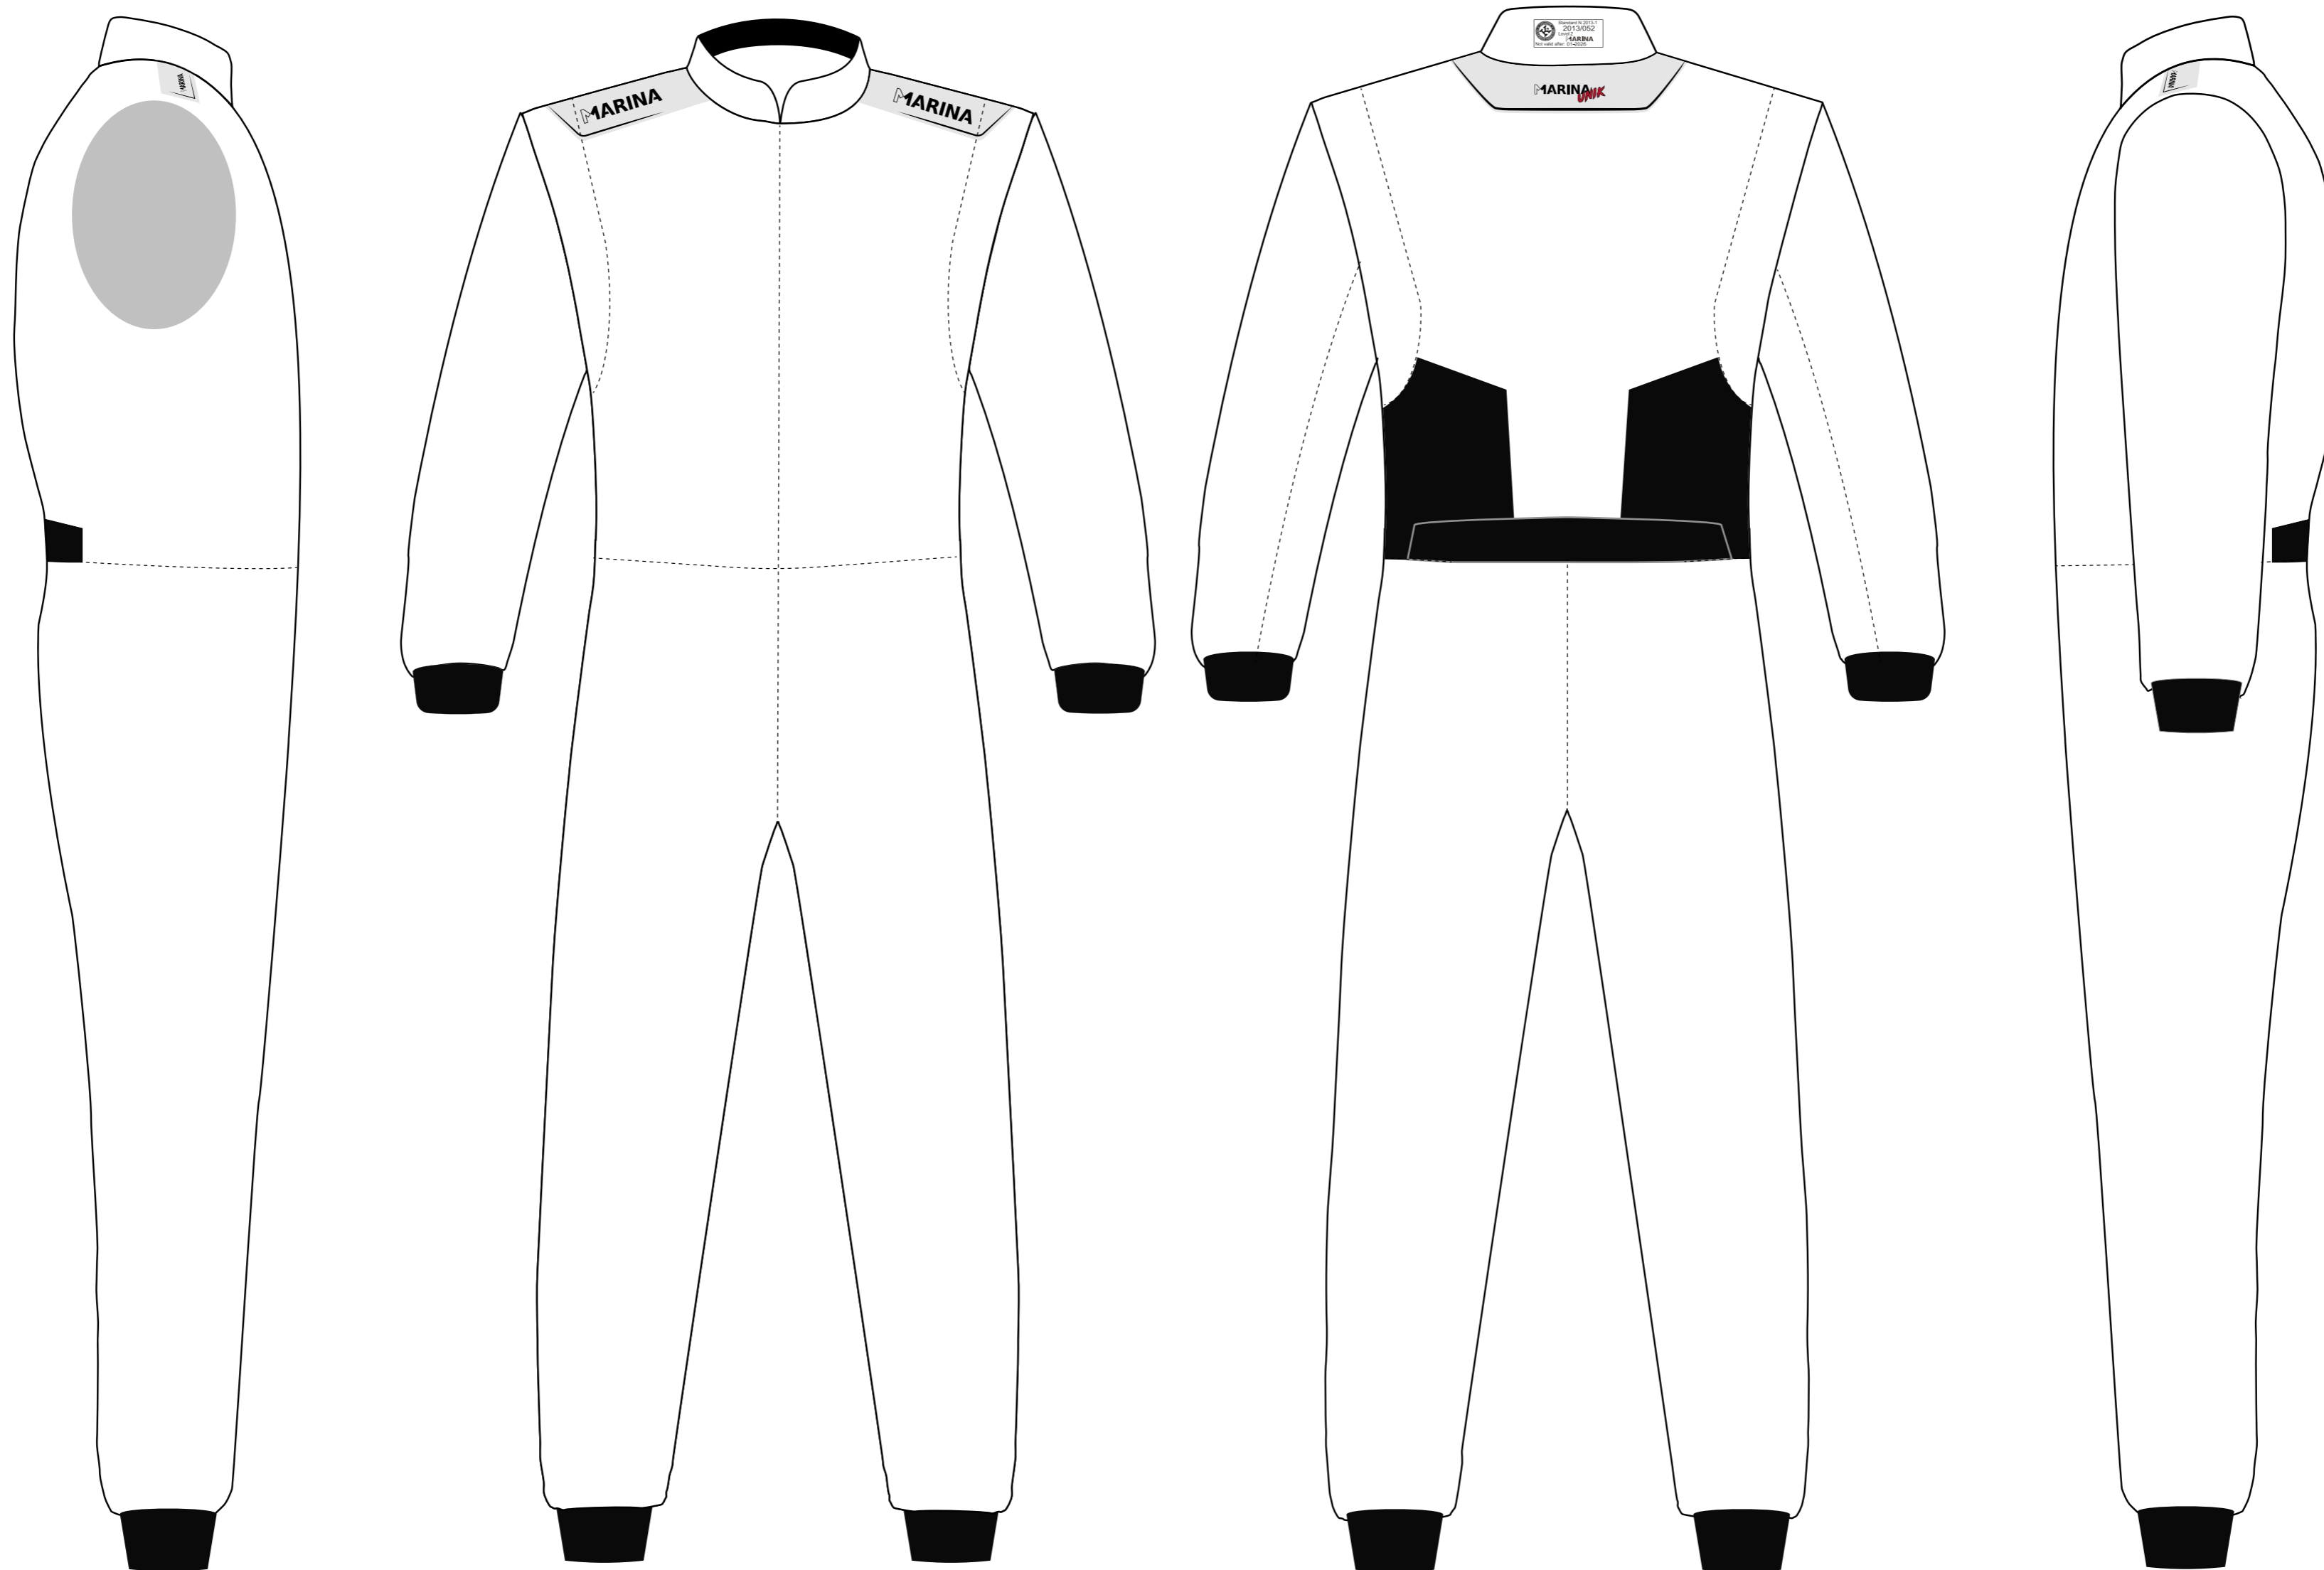

Pantone 0000C

Pantone 0000C

Pantone 0000C

Pantone 0000C

Pantone 0000C

- Create your own design and send it to info@marinaracewear.com. In case of doubt we will contact you before manufacturing, thank you very much.
- Marina Racewear will manufacture the garment based on this design, in no case is it responsible for possible failures in the design or placement of the logos on it.
- The Marina logos that are appearing on the suit cannot be modified