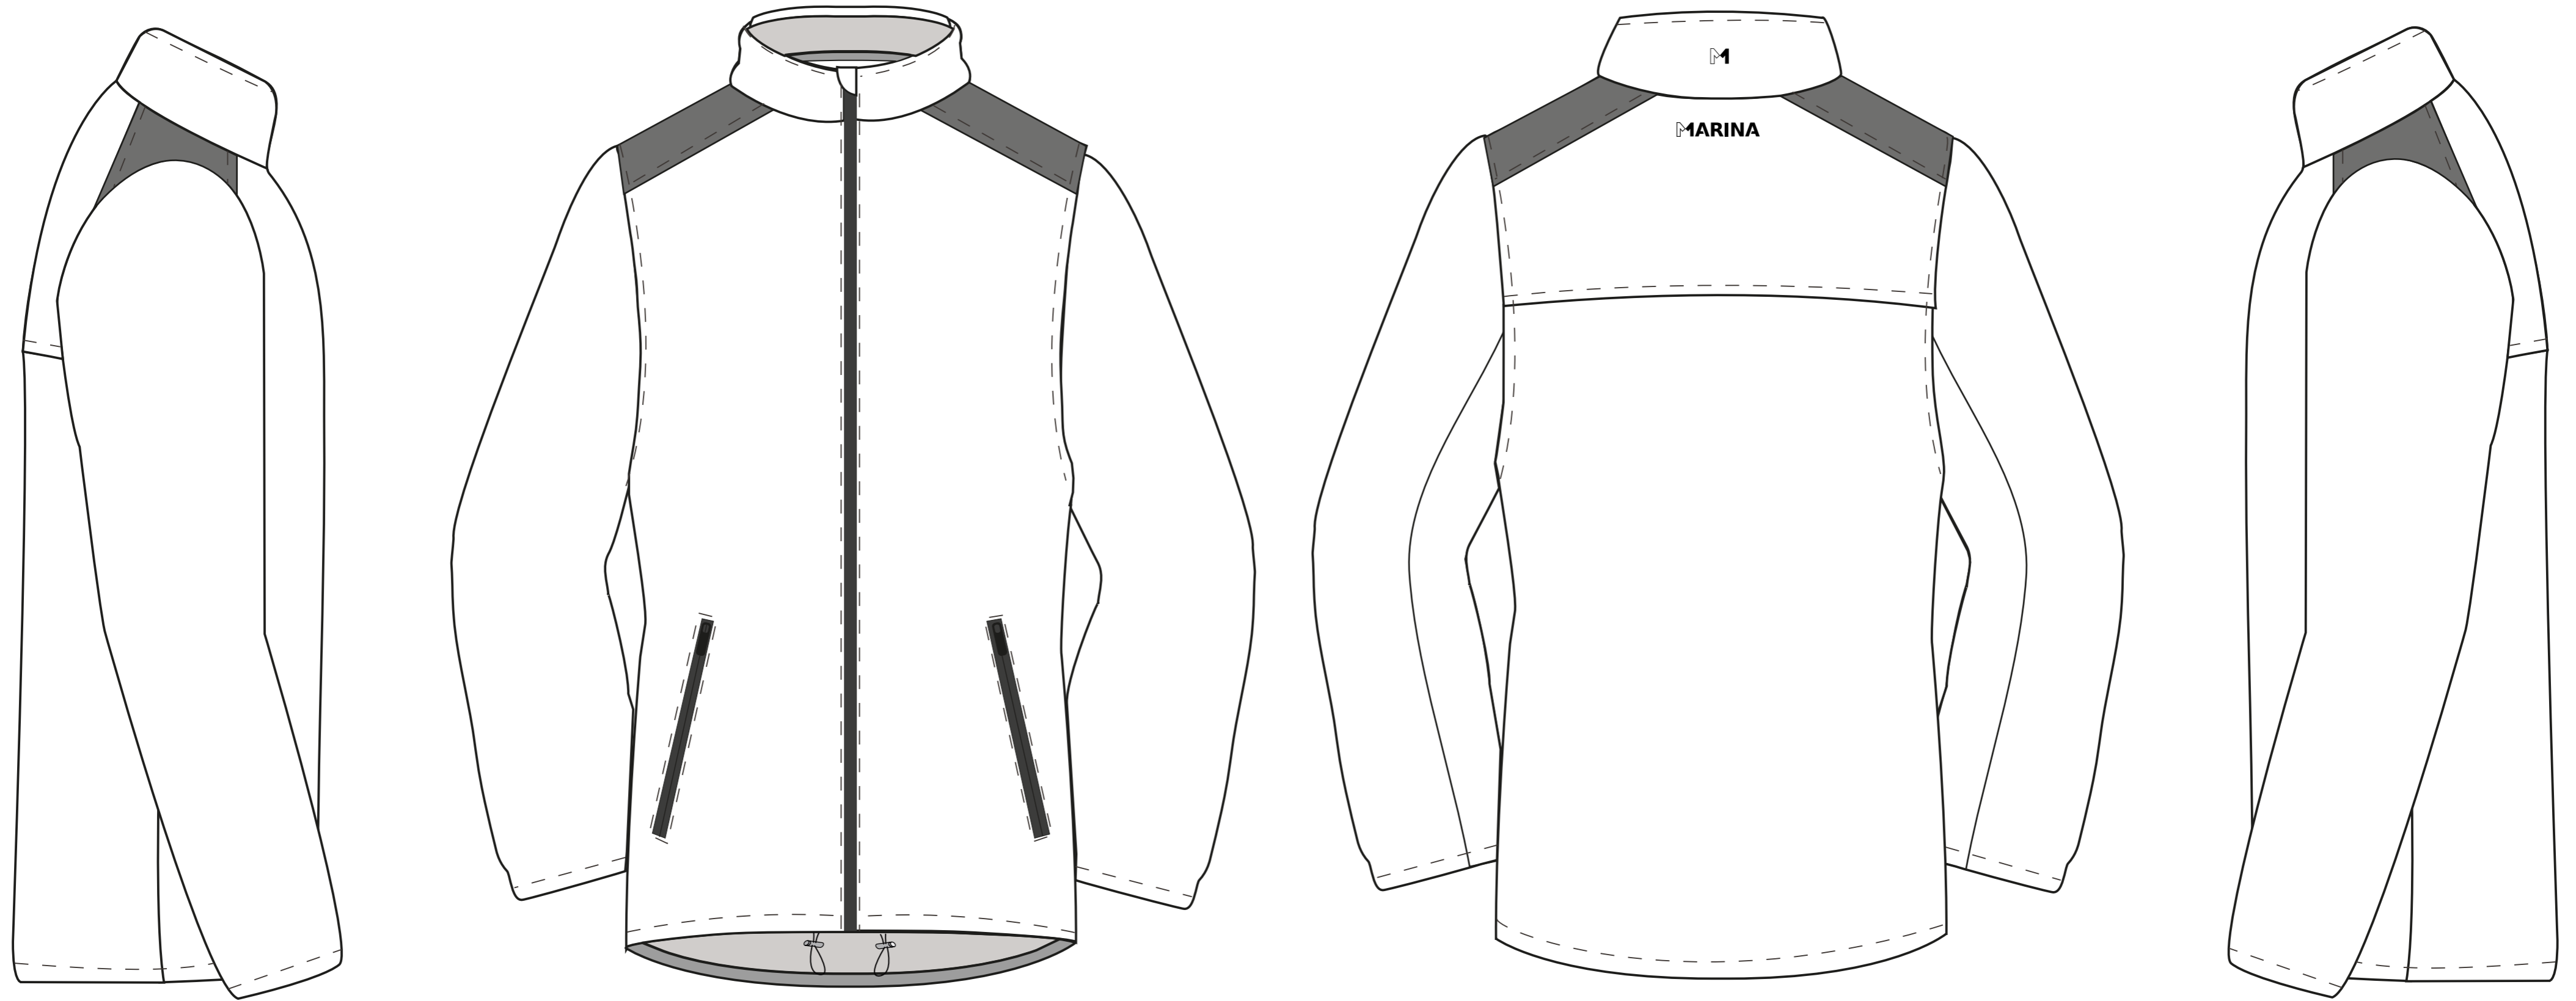

Pantone
0000C

Pantone
0000C

Pantone
0000C

Pantone
0000C

Pantone
0000C

THREAD:

BLACK

WHITE