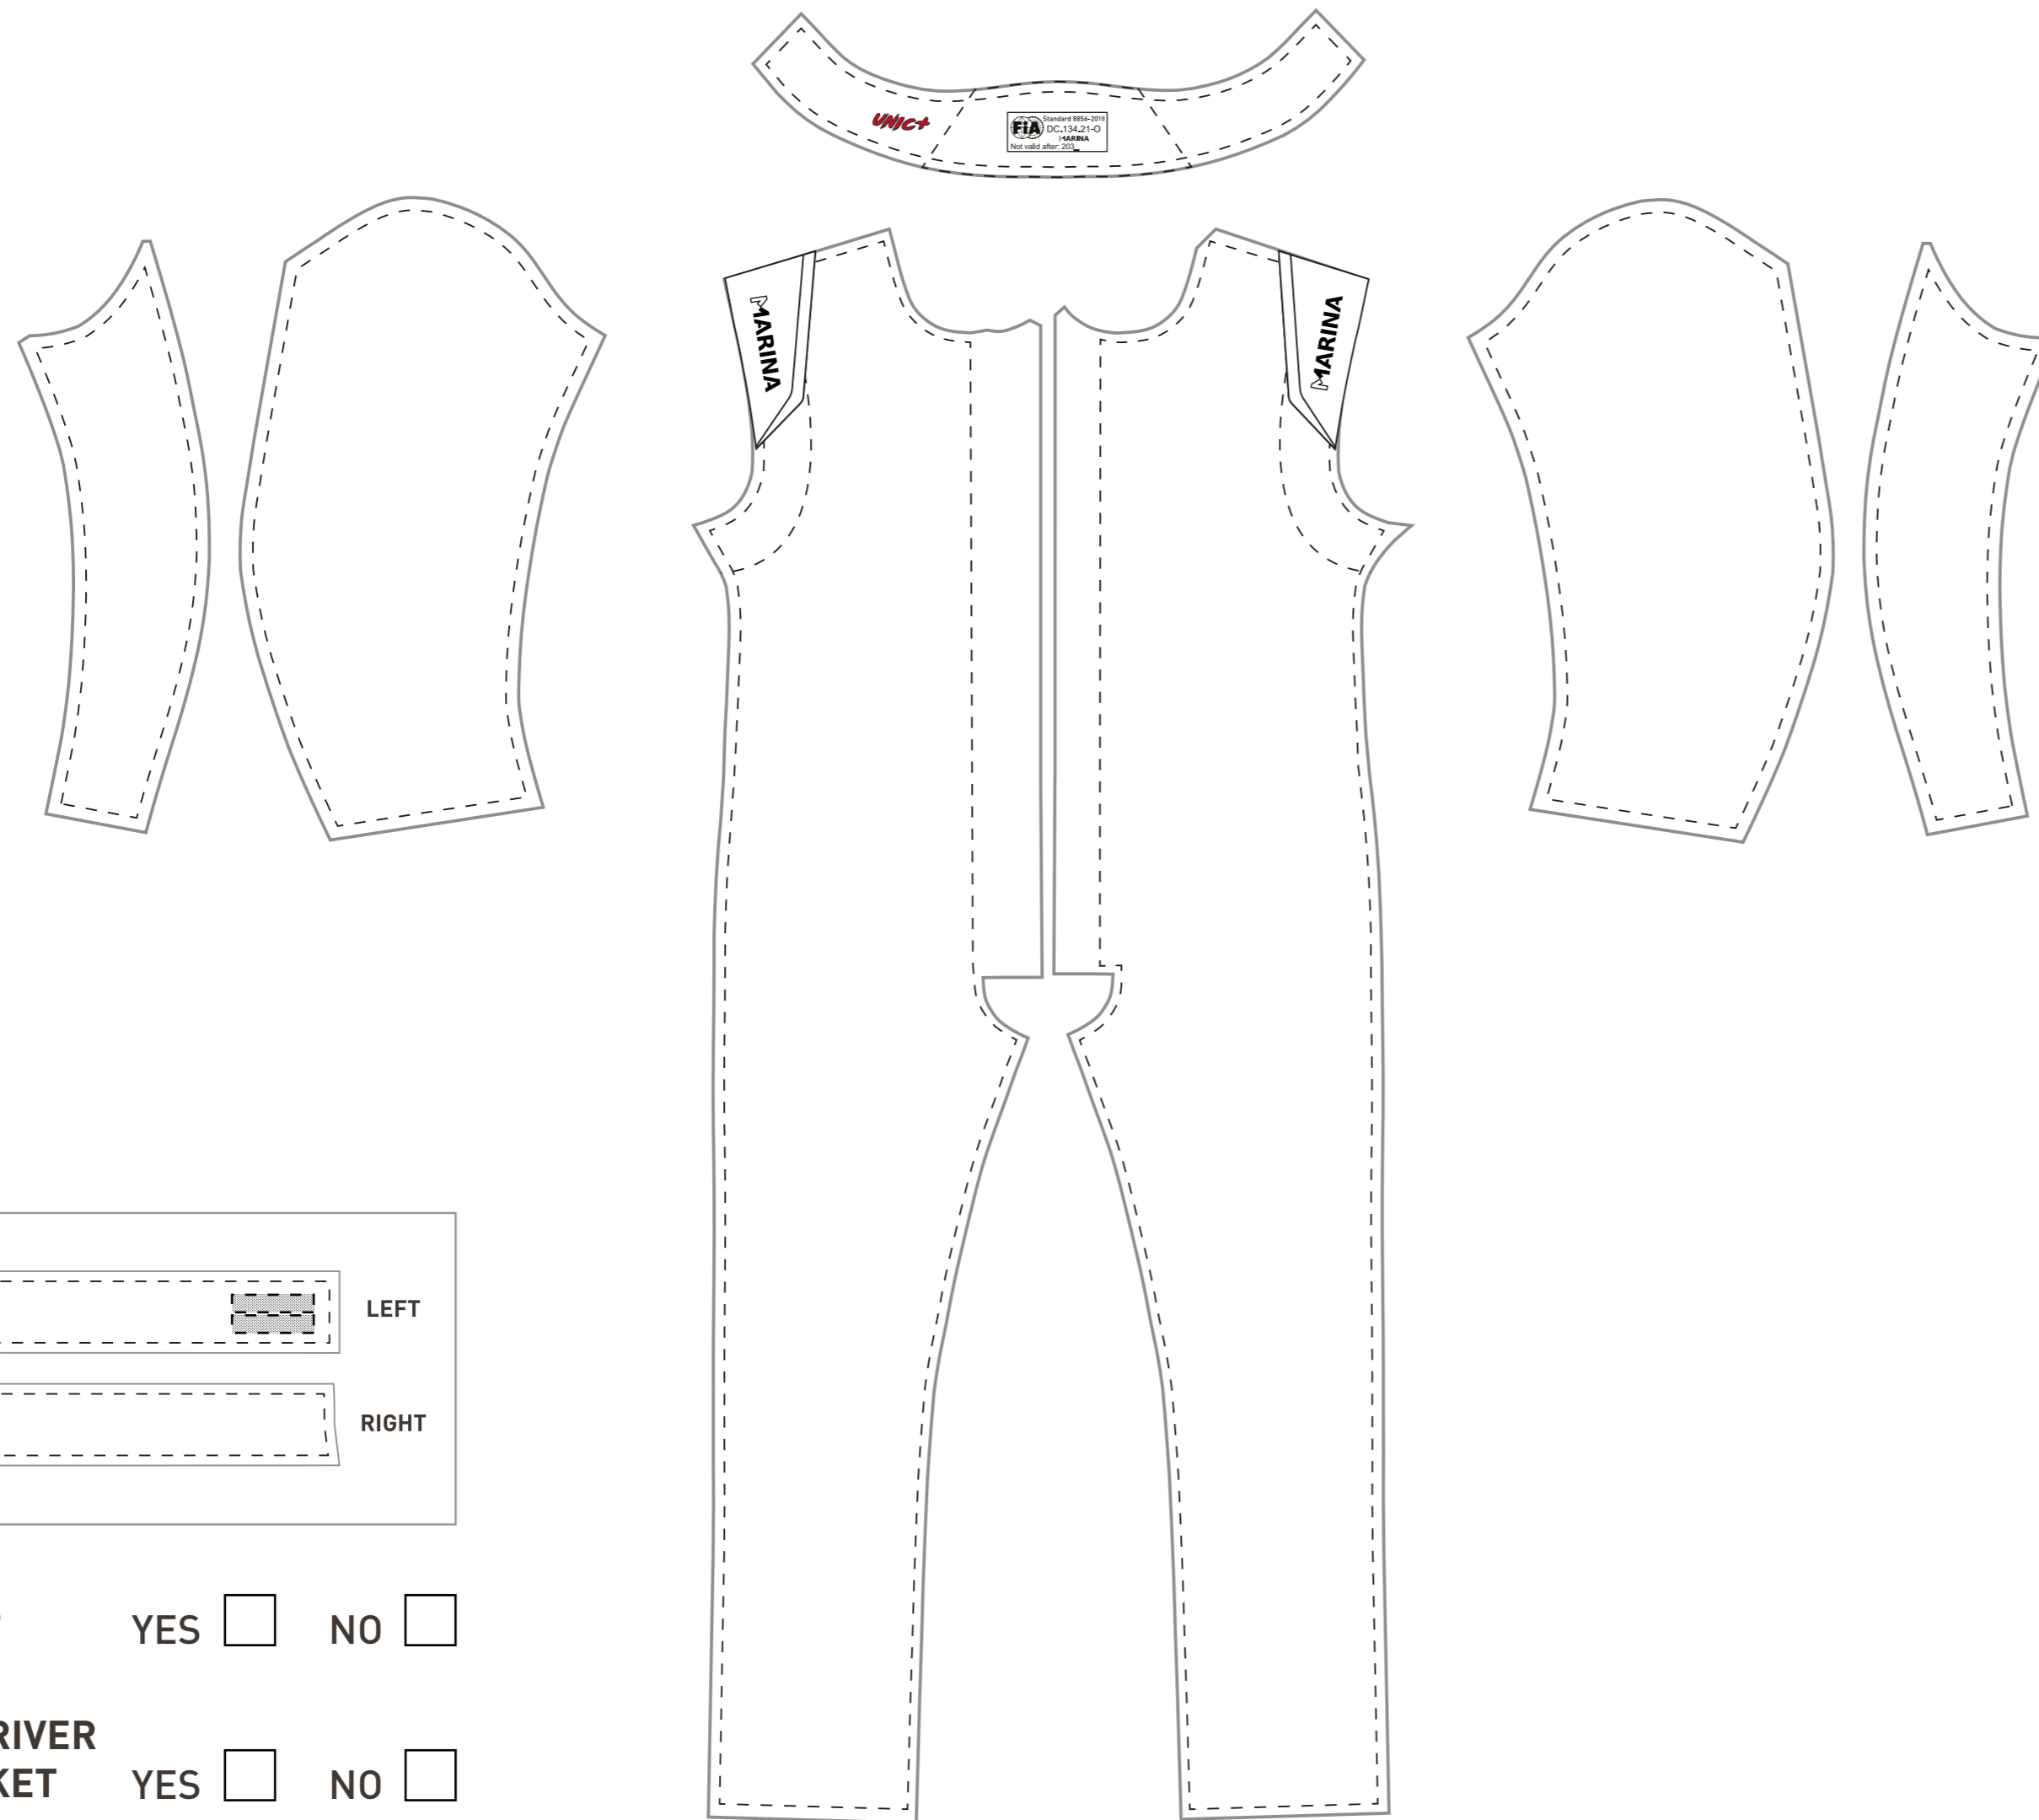

BELT YES ☐ NO ☐

CODRIVER POCKET YES ☐ NO ☐

- Create your own design and send it to info@marinaracewear.com. In case of doubt we will contact you before manufacturing, thank you very much.
- Marina Racewear will manufacture the garment based on this design, in no case is it responsible for possible failures in the design or placement of the logos on it.
- The Marina logos that are appearing on the suit cannot be modified

- Crear tu propio diseño y envíalo a info@marinaracewear.com. En caso de duda nos pondremos en contacto contigo antes de fabricar, muchas gracias.
- Marina Racewear fabricará la prenda en función de este diseño, en ningún caso se hace responsable de posibles fallos en el diseño o colocación de los logos en el mismo.
- Los logotipos de Marina que aparecen en el mono no se pueden modificar