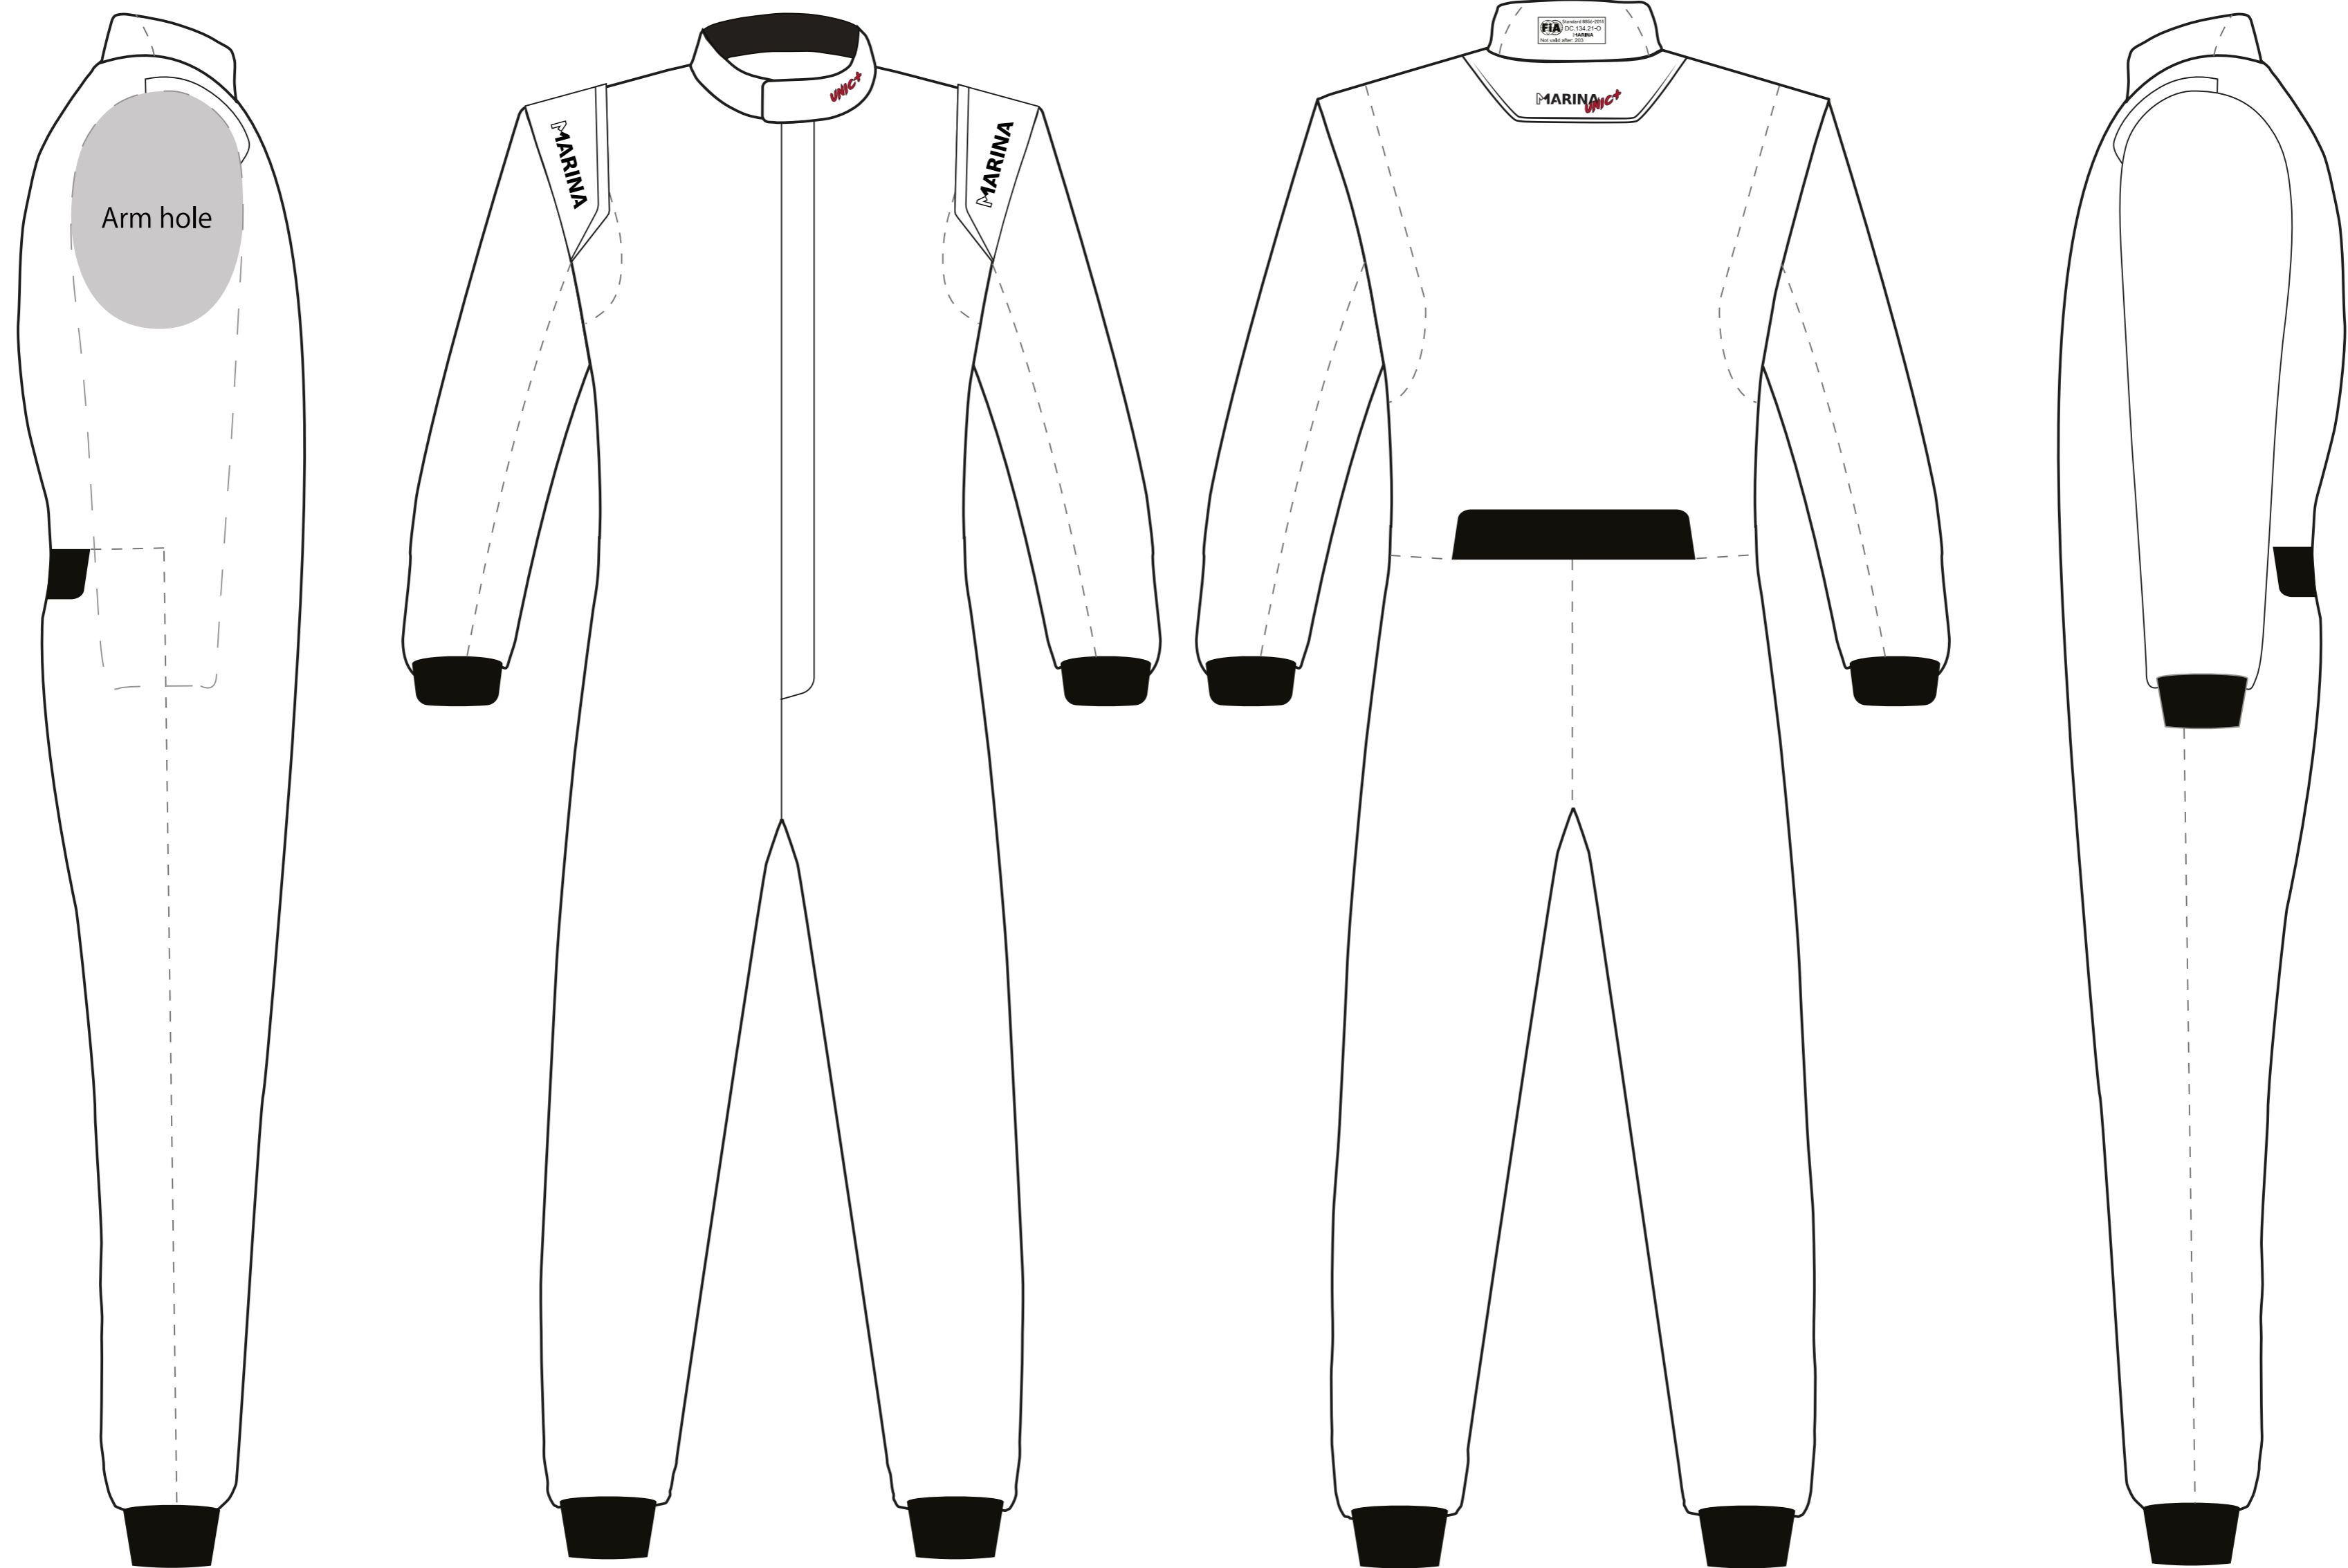

Pantone  
0000C

Pantone  
0000C

Pantone  
0000C

Pantone  
0000C

Pantone  
0000C

- Create your own design and send it to [info@marinaracewear.com](mailto:info@marinaracewear.com). In case of doubt we will contact you before manufacturing, thank you very much.
- Marina Racewear will manufacture the garment based on this design, in no case is it responsible for possible failures in the design or placement of the logos on it.
- The Marina logos that are appearing on the suit cannot be modified